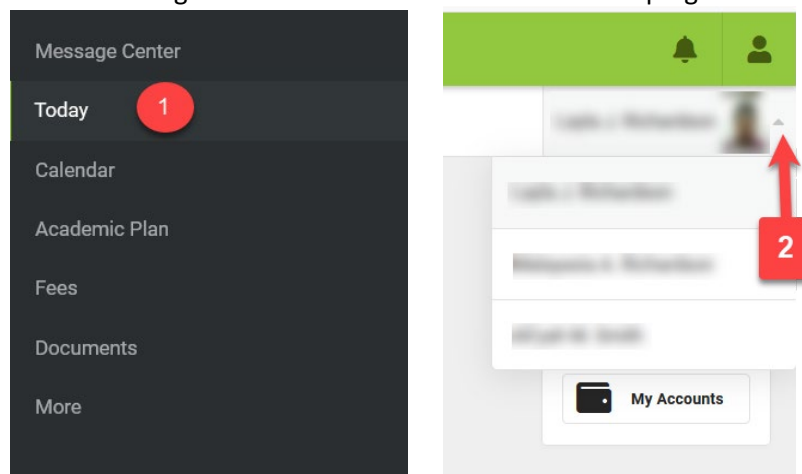

How to Find your GTID (Georgia Testing ID)

Rockdale County Public Schools, www.rockdaleschools.org

Infinite Campus Portal Steps

Once they are logged into the Infinite Campus Portal:

1. Click "More"
2. Click "GTID"

If there are multiple students in the household, they will need to select each student and repeat these steps.

Multiple Students

1. Click "Today"
2. Click the triangle next to the student's name in the top right corner.