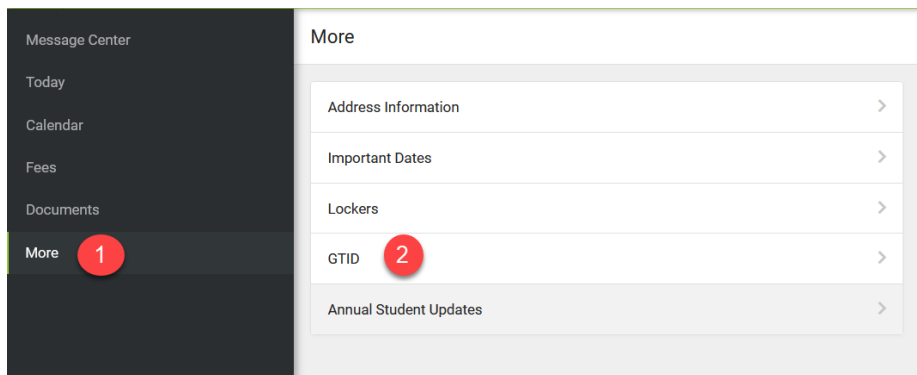

How to Find your GTID (Georgia Testing ID)

Rockdale County Public Schools, www.rockdaleschools.org

Infinite Campus Portal Steps

Once they are logged into the Infinite Campus Portal:

1. Click "More"
2. Click "GTID"

If there are multiple students in the household, they will need to select each student and repeat these steps.

Multiple Students

1. Click "Today"
2. Click the triangle next to the student's name in the top right corner.